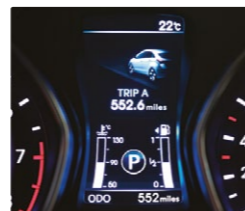

LCD colour display