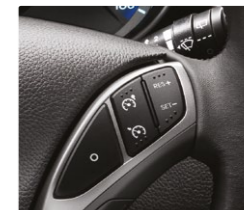

Cruise control with speed limiter